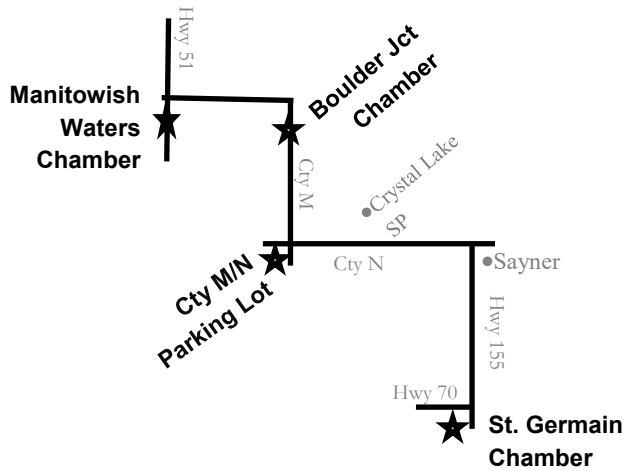

Shuttle Schedule

Subject to change -See onthenorth.com

★ = Scheduled Pick-up/Drop-off Locations

Reservations Only, Call 715-605-2034

Days: Tuesdays-Thursdays, Saturdays, and Holidays

Departure Times for Pick-Up:
Please arrive 15 min. early to load bikes and pay. We leave on time!

9:30 am, St. Germain *
10:00 am, Cty M/N
10:20 am, Boulder Junction
11:00 am, Manitowish Waters
11:40 am, Boulder Junction
12:00 pm, Cty M/N
(12:20 pm, St. Germain **)

*Pick-up only; **Drop-off only

NOTE: Drop-off times at your destination will be approximately 10-15 minutes before above depart times, possibly earlier if we skip stops.

Rates

Shuttle Service

- \$16*/person 14y+
- \$11*/person 13y & under

Bike Rental (Adult sizes) 9am-4pm

- \$26*/day

Day Trip

- \$64 /person 14y+
- \$55 /person 13y & under

Specials

www.onthenorth.com

715-605-2034

Shuttle Service

Bike one way!

We provide bicycle shuttle service at 4 pick-up/drop-off locations along the Heart of Vilas paved trail system.

- We will shuttle you and your bike so that you ride one way back.
- Our scheduled route runs St. Germain to Manitowish Waters and then Manitowish Waters back to St. Germain. (See map)
- We only stop at pick-up/drop-off locations with seat reservations.
- **RESERVE your seat by phone, 715-605-2034.**